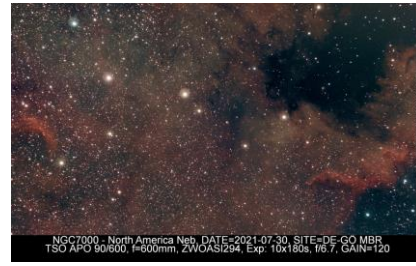

Object	NGC7000
Common Name	North America Nebula
Alternate Name (s)	Caldwell 20
Visual Magnitude	4
Distance ► Object	2590 ly
Apparent Size	120 × 100'
Object R.A.	20h 59m 17.1s
Object DEC	+44° 31' 44"
WikiLink	https://en.wikipedia.org/wiki/North_America_Nebula

20210730_NGC7000_ASI294_0027-01WM.jpg

Link ► Picture	NGC7000_20210730
Description	Emission Nebula
Constellation	Cygnus

Picture Data

Work Status	Published	Rating	****
Source Format	Photo	Picture Center R.A.	
Tot./Act. Frames/Pane	10 10	Picture Center DEC	
H / V Panes	1 1	H/V FoV [°]	1,8268 1,2434
Exp. [s] / Frame	180	Above horizon [°]	0
Total Time / Pane [min]	30,00 30,00	View Direction	N

Camera Data

	ZWO Optical	ASI294MC-Pro	ZWOASI294
Camera Angle [°]	268,55	Pixel Pitch [µm]	4,63
Gain or ISO	120	Camera Temp. °C	10

Observation Site

Observation Start	2021-07-30T23:47:00 UTC+/- +1h	Observation End	2021-07-31T00:17:36
Observation Site	DE Göttingen MBR	Site Elevation /Bortle	182 5
Province	NDS	Site Coordinates	51° 34' N, 9° 56' E